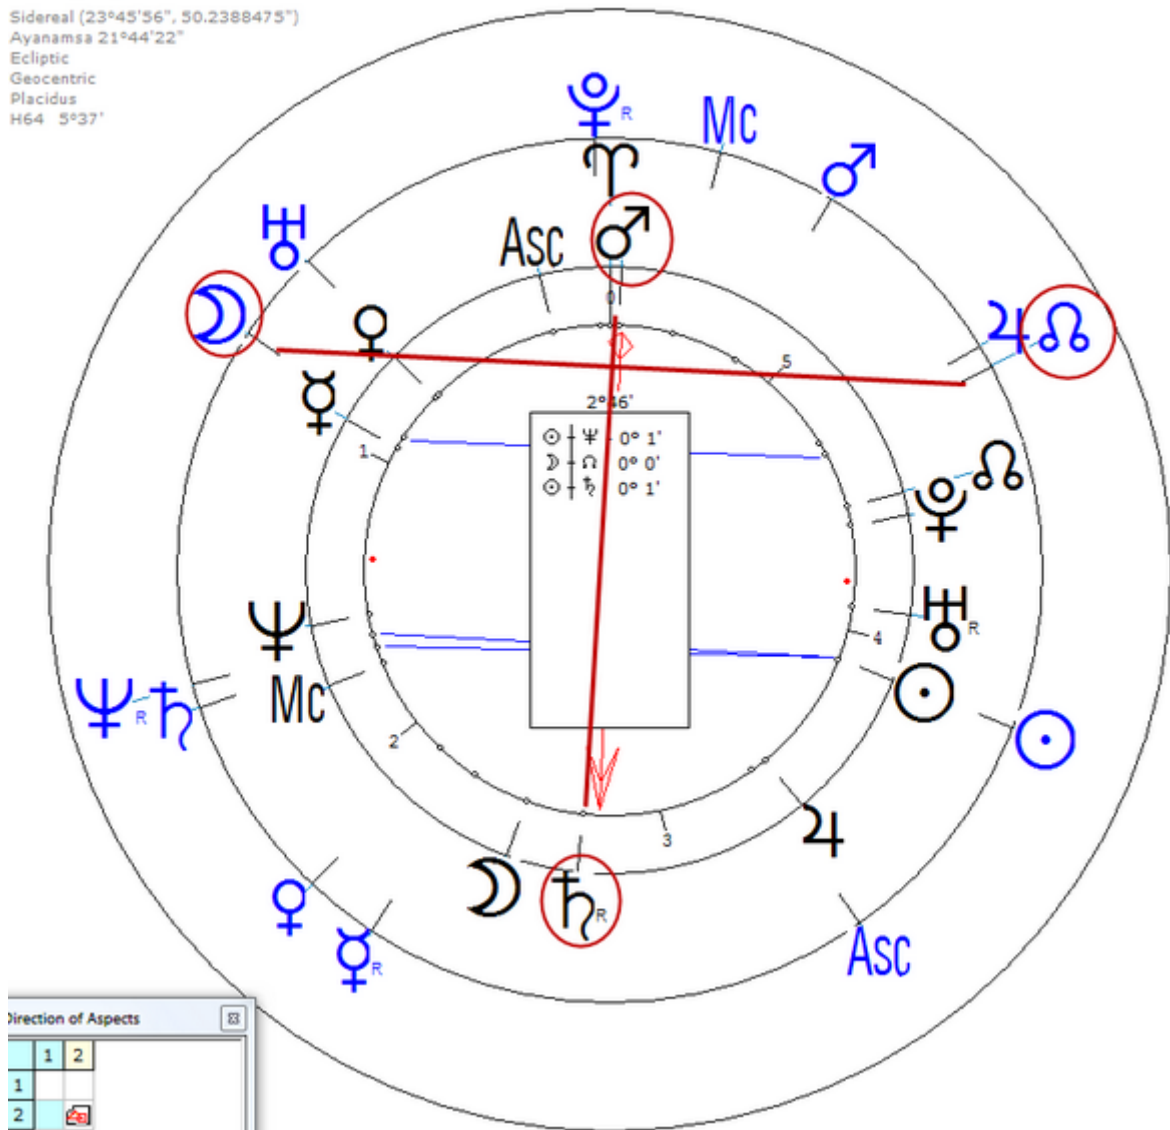

Marx, Jenny Julia

16 January 1855 at 06:30 (= 06:30 AM)London, England, 51n30, 0w10
British activist, the fourth daughter and sixth child of Karl and Jenny Marx.
<https://www.astro.com/astro-databank/Marx,_Jenny_Julia>

She committed suicide by poison at a youthful 43, on 31 March 1898.

Progressed Lunar Return (Harmonic 64)

Lunar $\text{♃}/\text{♁} = \text{♂}_n/\text{♁}_n$

Lunar $\text{♂}/\text{♁} = \text{Lunar } \text{♀}/\text{♁} = \text{♃}_n/\text{♁}_n$

Marx, Jenny Julia
16 January 1855 Tue 6:30 (GMT) 51n30 0w10
London, England
Sidereal (23°45'56", 50.2388475")
Ayanamsa 21°44'22"
Ecliptic
Geocentric
Placidus
H64 5°37'